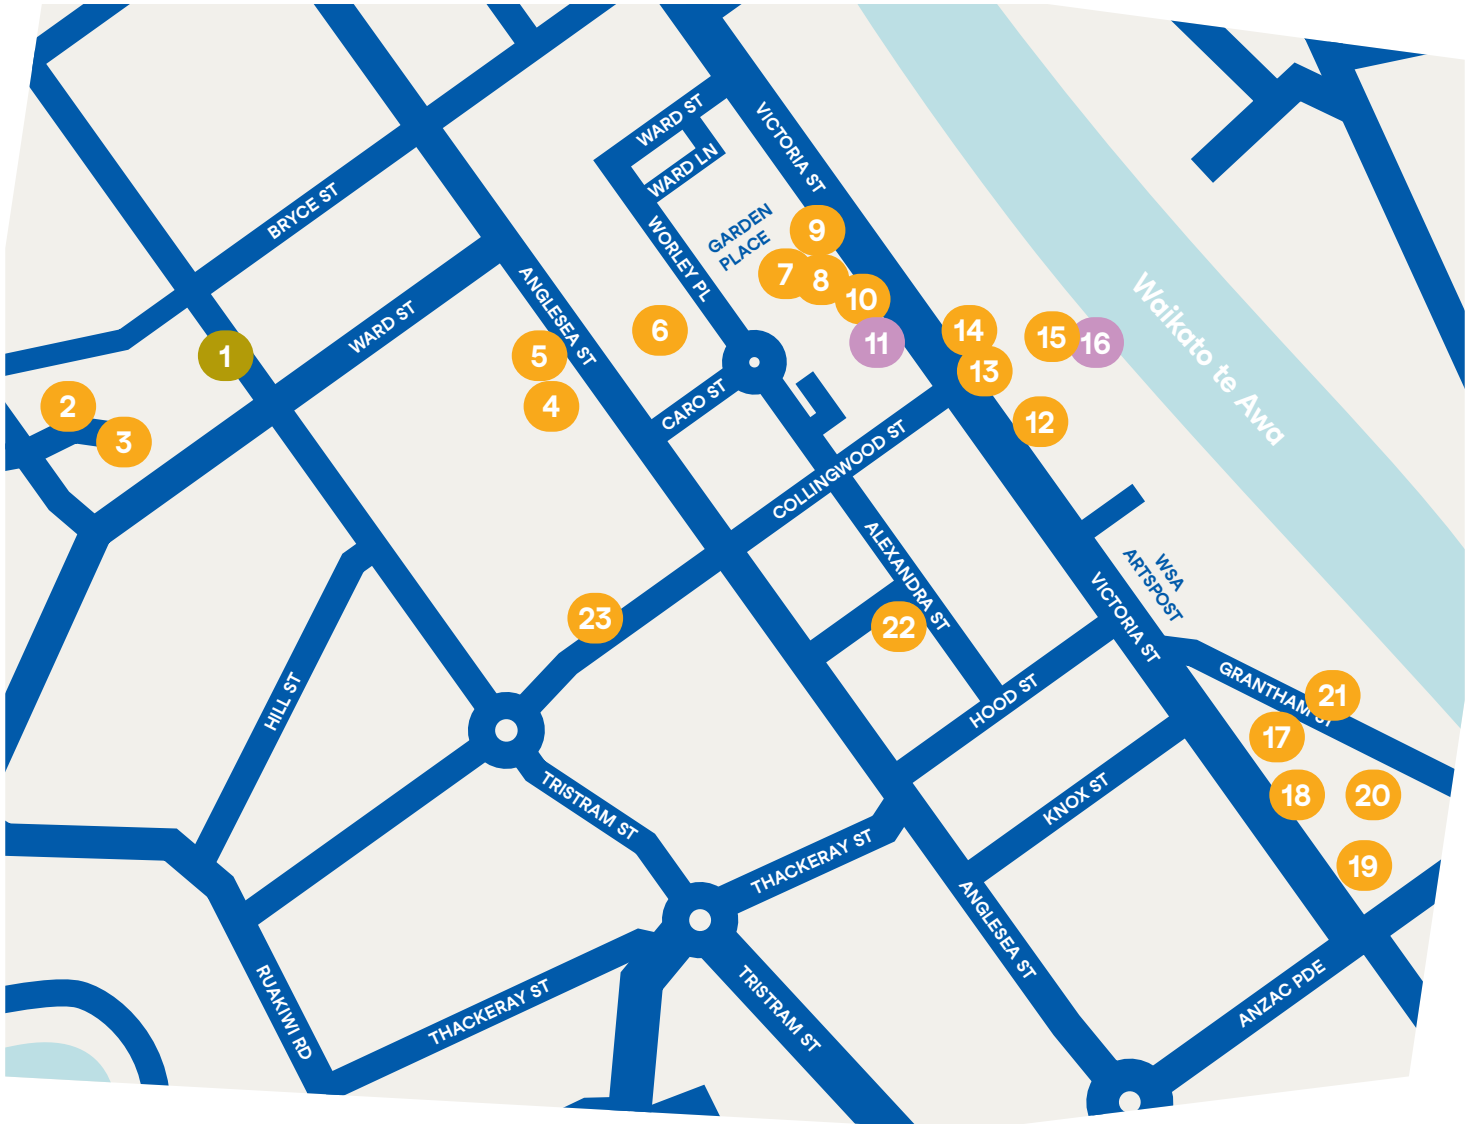

KIRIRIROA CENTRAL

BoON SCULPTURE TRAIL 2024

- | | | | |
|--|-----------------------------------|---|--|
| 1 KEREAMA TAEPA
WAHAROA | 7 CHRIS MOORE
UNTITLED | 13 NATALIE GUY
THE IMAGINARY
MOUNTAIN | 18 STUART BRIDSON
HEY YOU |
| 2 SUSANNAH SALTER
MOTHER MARTYR | 8 BEN PEARCE
UNTITLED | 14 TE RONGO KIRKWOOD
HINAKI NET | 19 JULIE MOSELEN
UNION |
| 3 BARBARA KRISTINE
WHEELER
MOVE ME | 9 PAUL DARRAGH
PROGRESS PILLAR | 15 PEATA LARKIN
WAKA | 20 GAYE JURISICH
VEIL |
| 4 SUSAN NELSON
EARTH SHRINE | 10 WANDA GILLESPIE
UNTITLED | 16 MOLLY MULLEN/
BECCA WOOD
WALKING UPSTREAM | 21 DALE COTTON/
GINA FERGUSON
RIVERSCAPE |
| 5 ANYA WHITLOCK
HUIA | 11 KIRSTEN STROM
ARISE | 17 SALOME TANUVASA
A WALK THROUGH
MY THOUGHTS | 22 LOUISE MCRAE
THE RIVER PROJECT |
| 6 LAURETTE MADDEN
MOREHU/SIMI PARIS
KAUPAPA ONE /
NGĀ HAU E WHA | 12 SARAH BING
THE NOISY NINE | | 23 ANTOINETTE RATCLIFFE
KEEP UP |

- SCULPTURE
- VIRTUAL
- PERFORMANCE